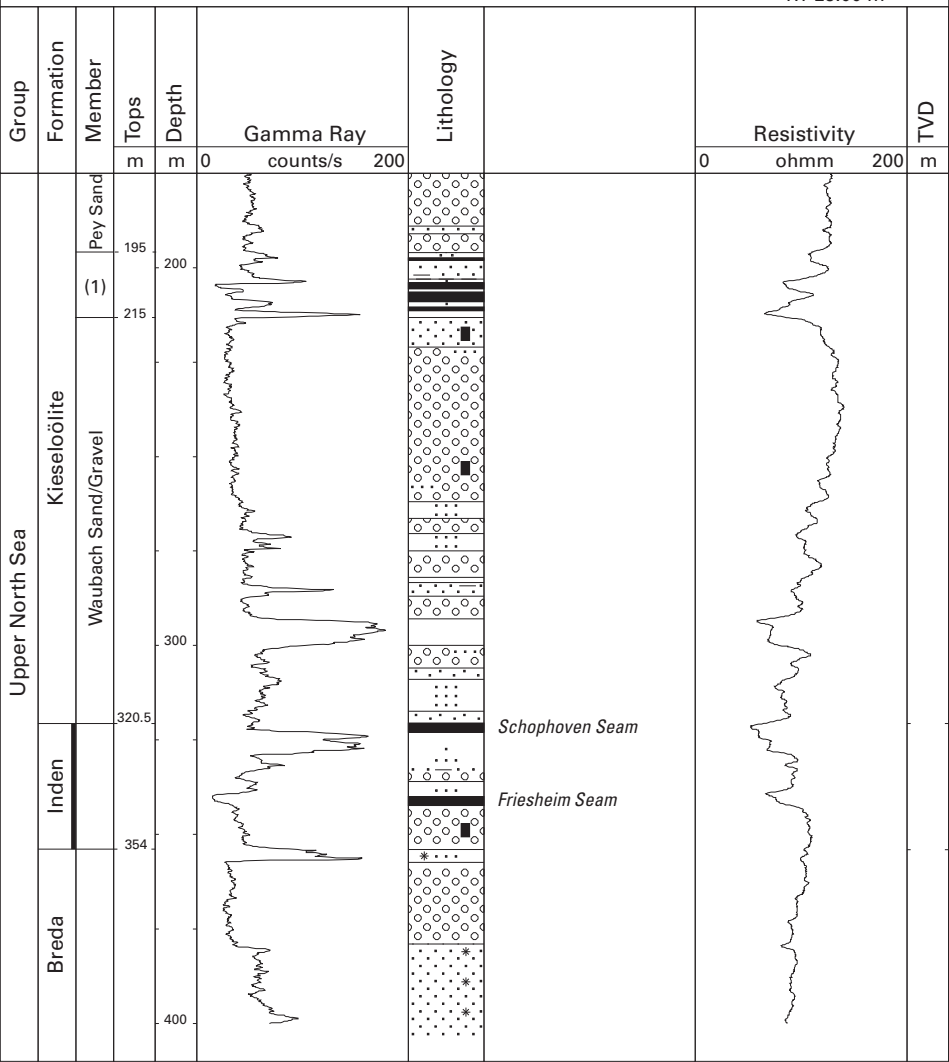

5108 '35.40' N  
 0556 '09.60' E  
 RT 29.00 m

# Linne (58D/313) (PWL)

(1) lower Brunssum Clay Member TD = 403m.