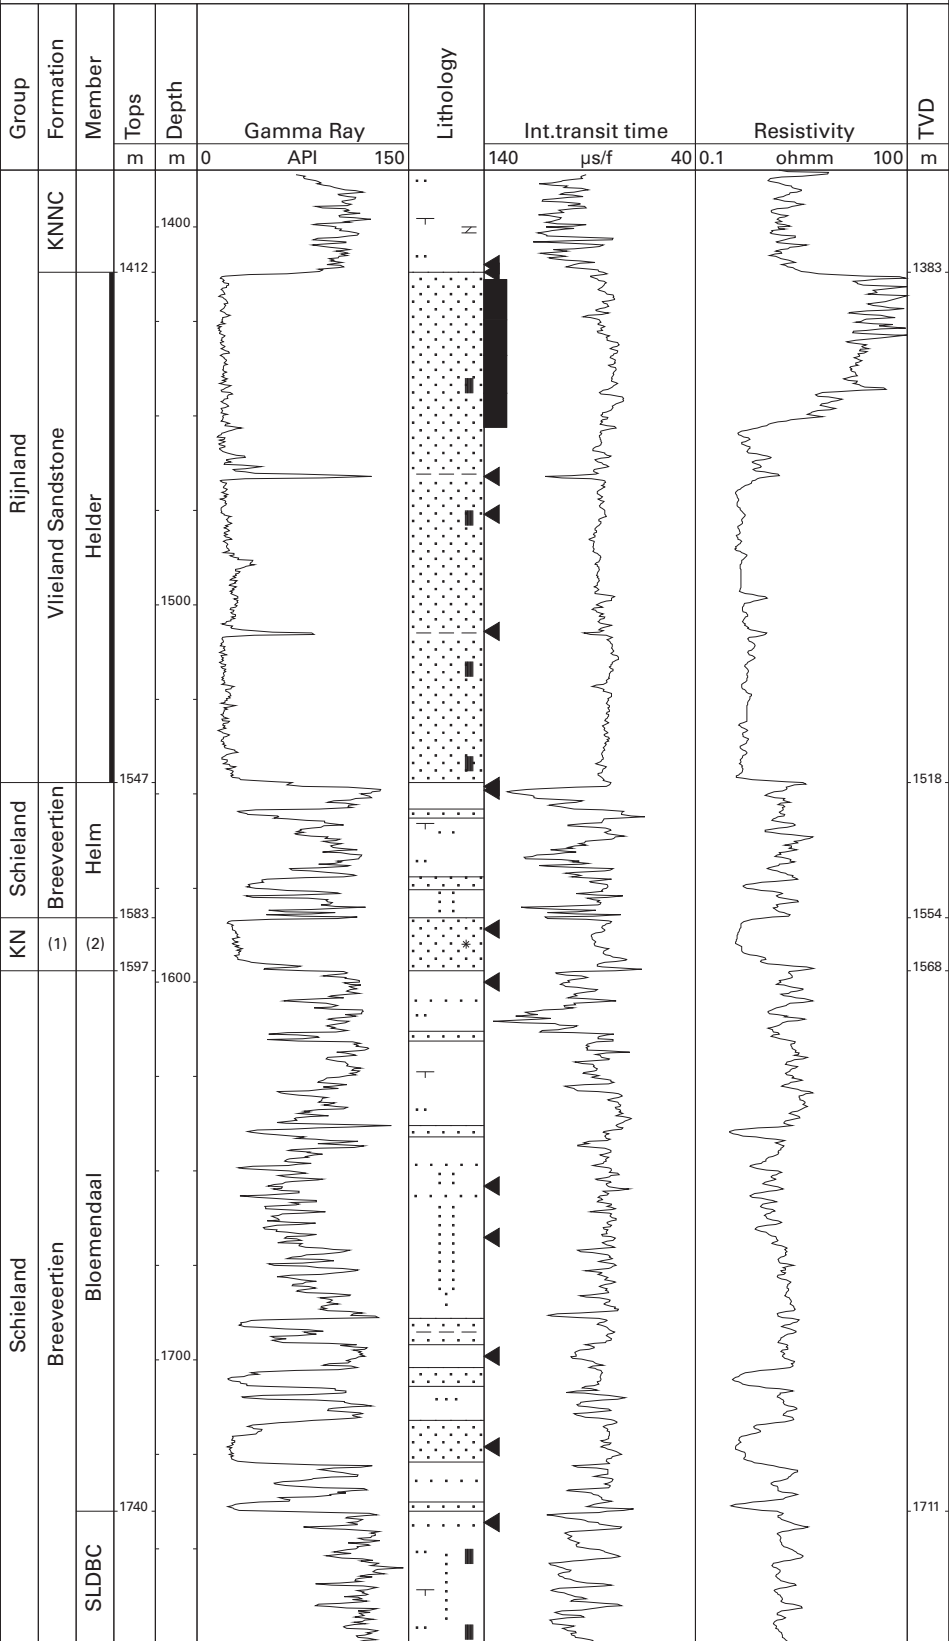

# Q01-Helder-A-01 (Union oil)

52°55'17.20" N  
 04°05'54.30" E  
 RT 28.66 m

KN	Rijnlant Gr.	(2)	Kotter Mb.
KNNC	Vlieland Claystone Fm.	SLDBC	Fourteens Claystone Mb.
(1)	Vlieland Sandstone Fm.		