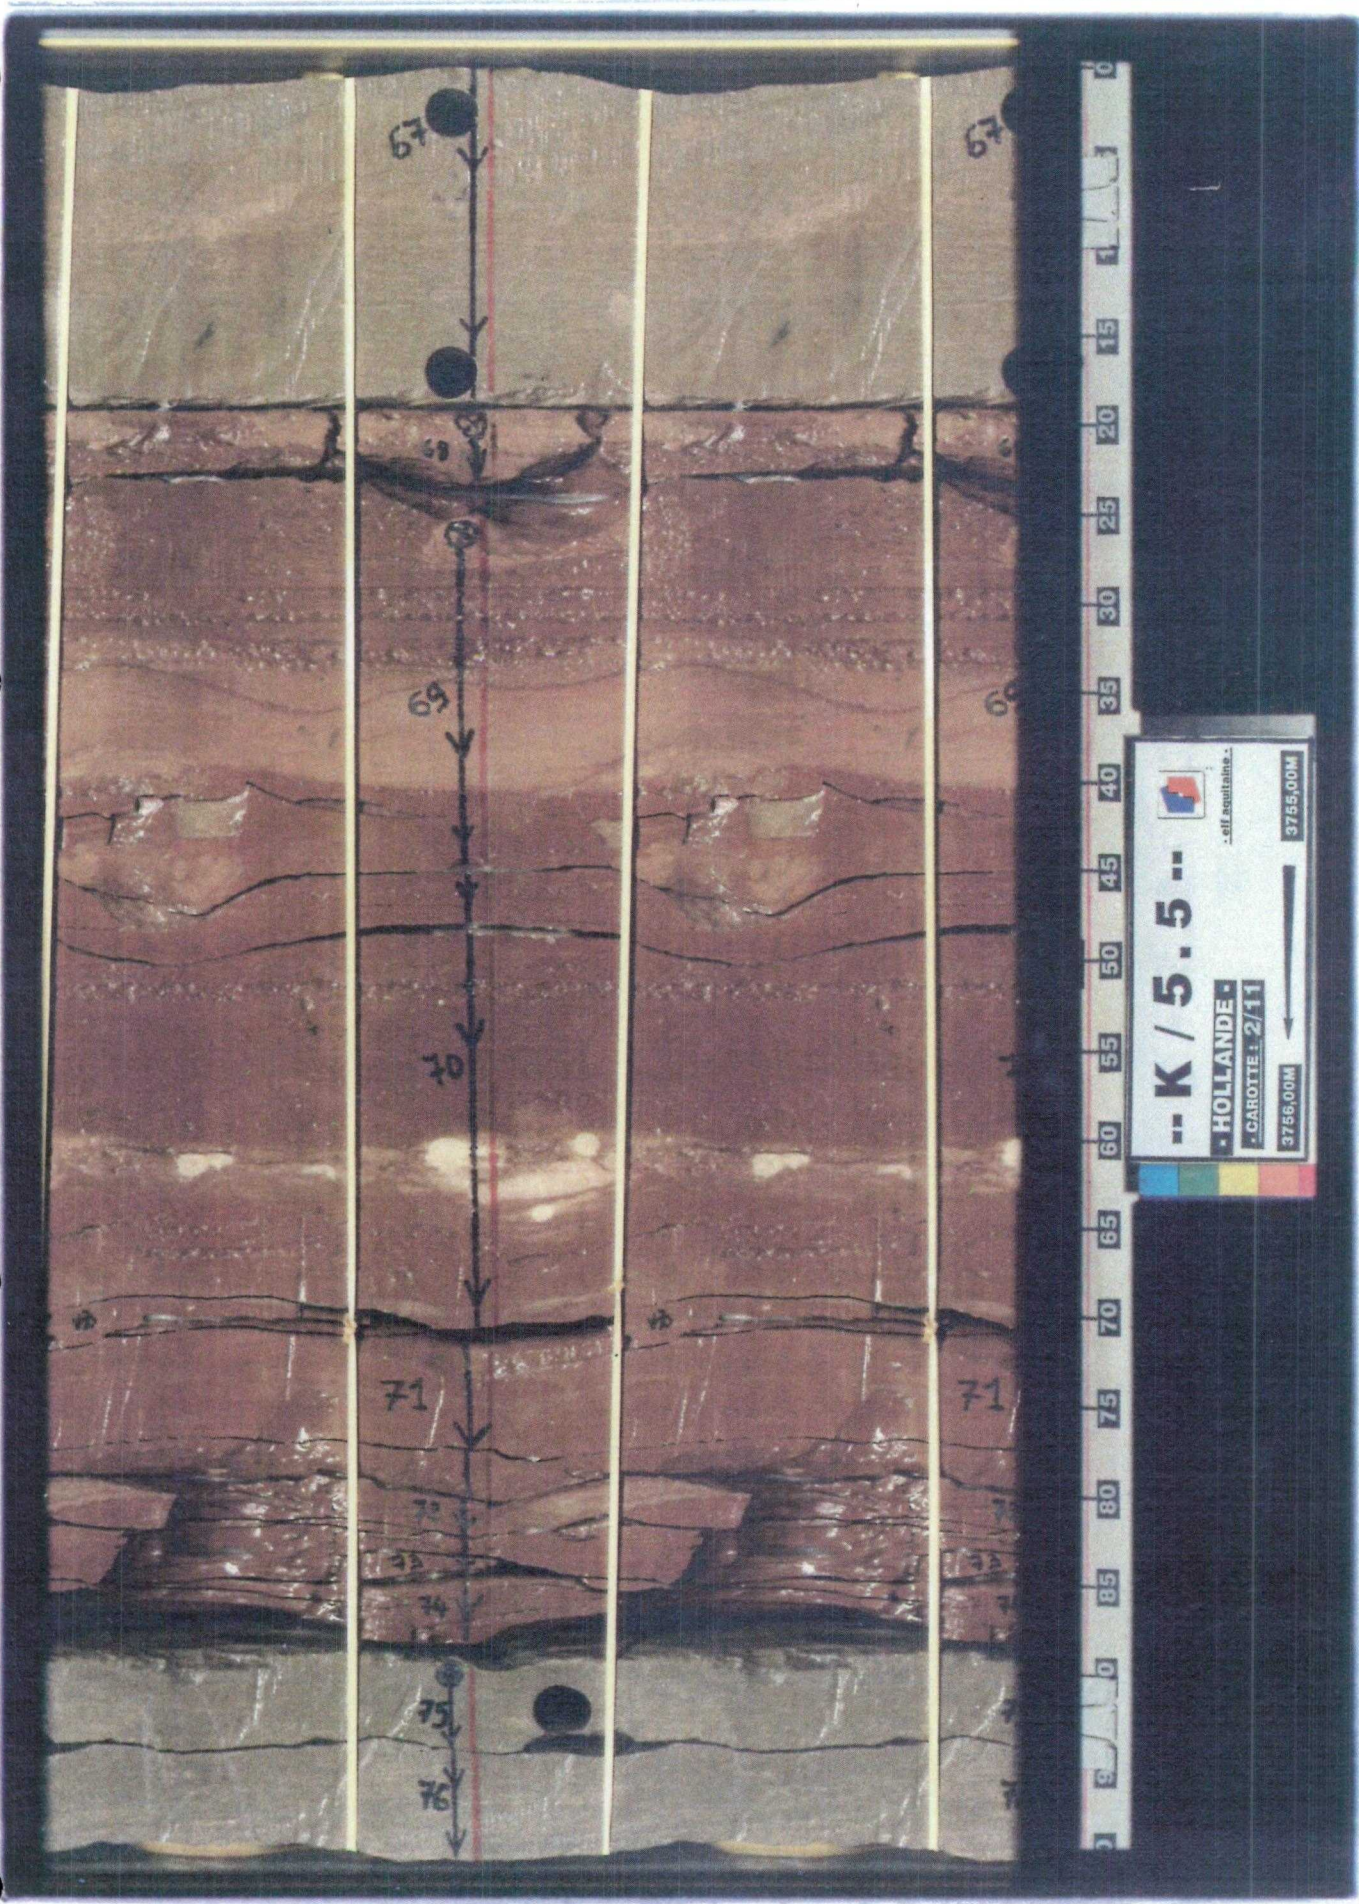

EP/S/EXP/TIS/ 92 - 005RP