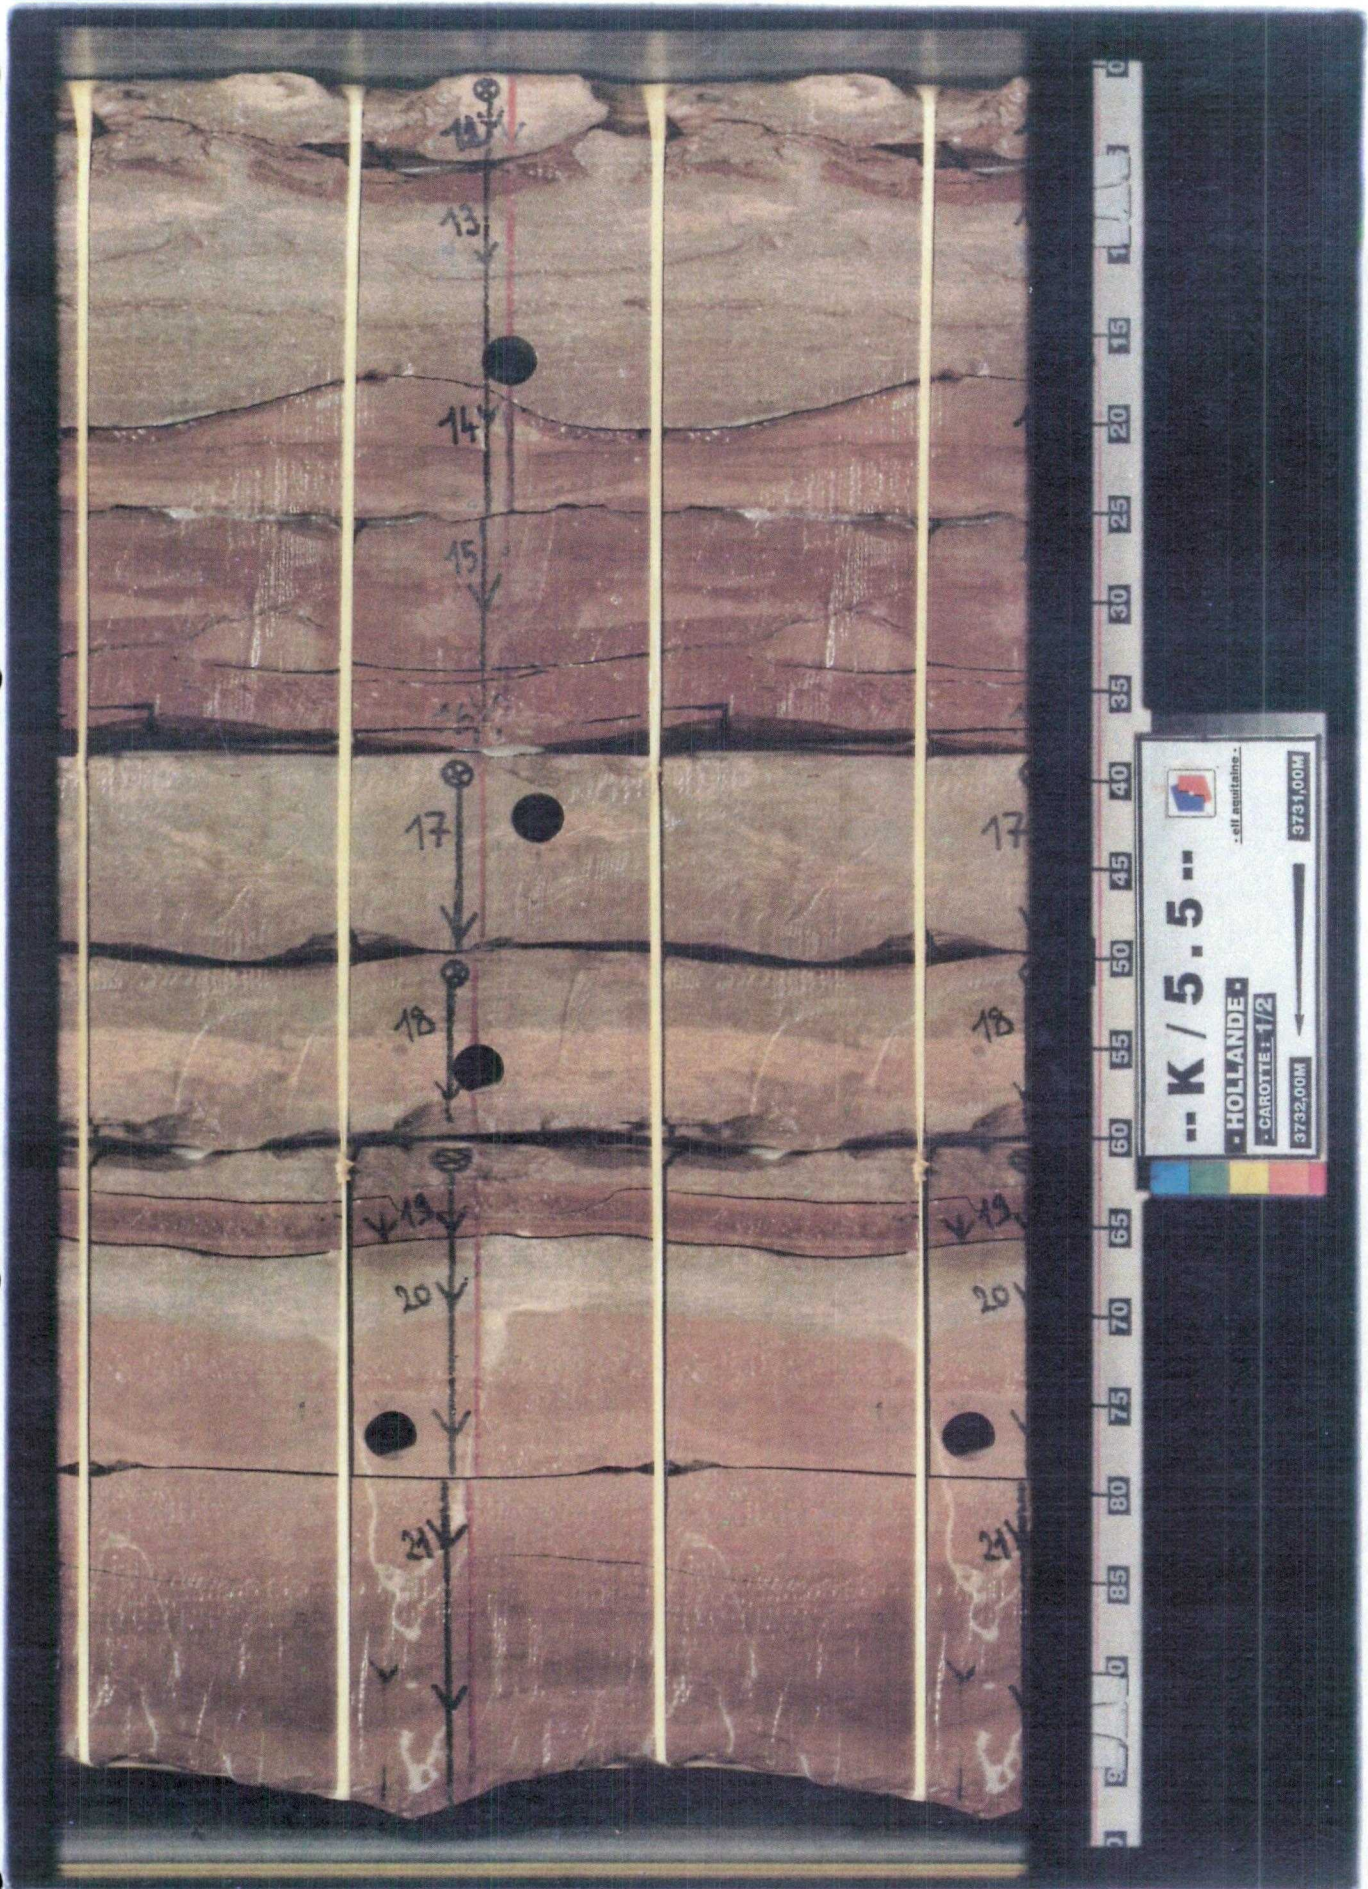

EP/S/EXP/TIS/ 92 - 005RP