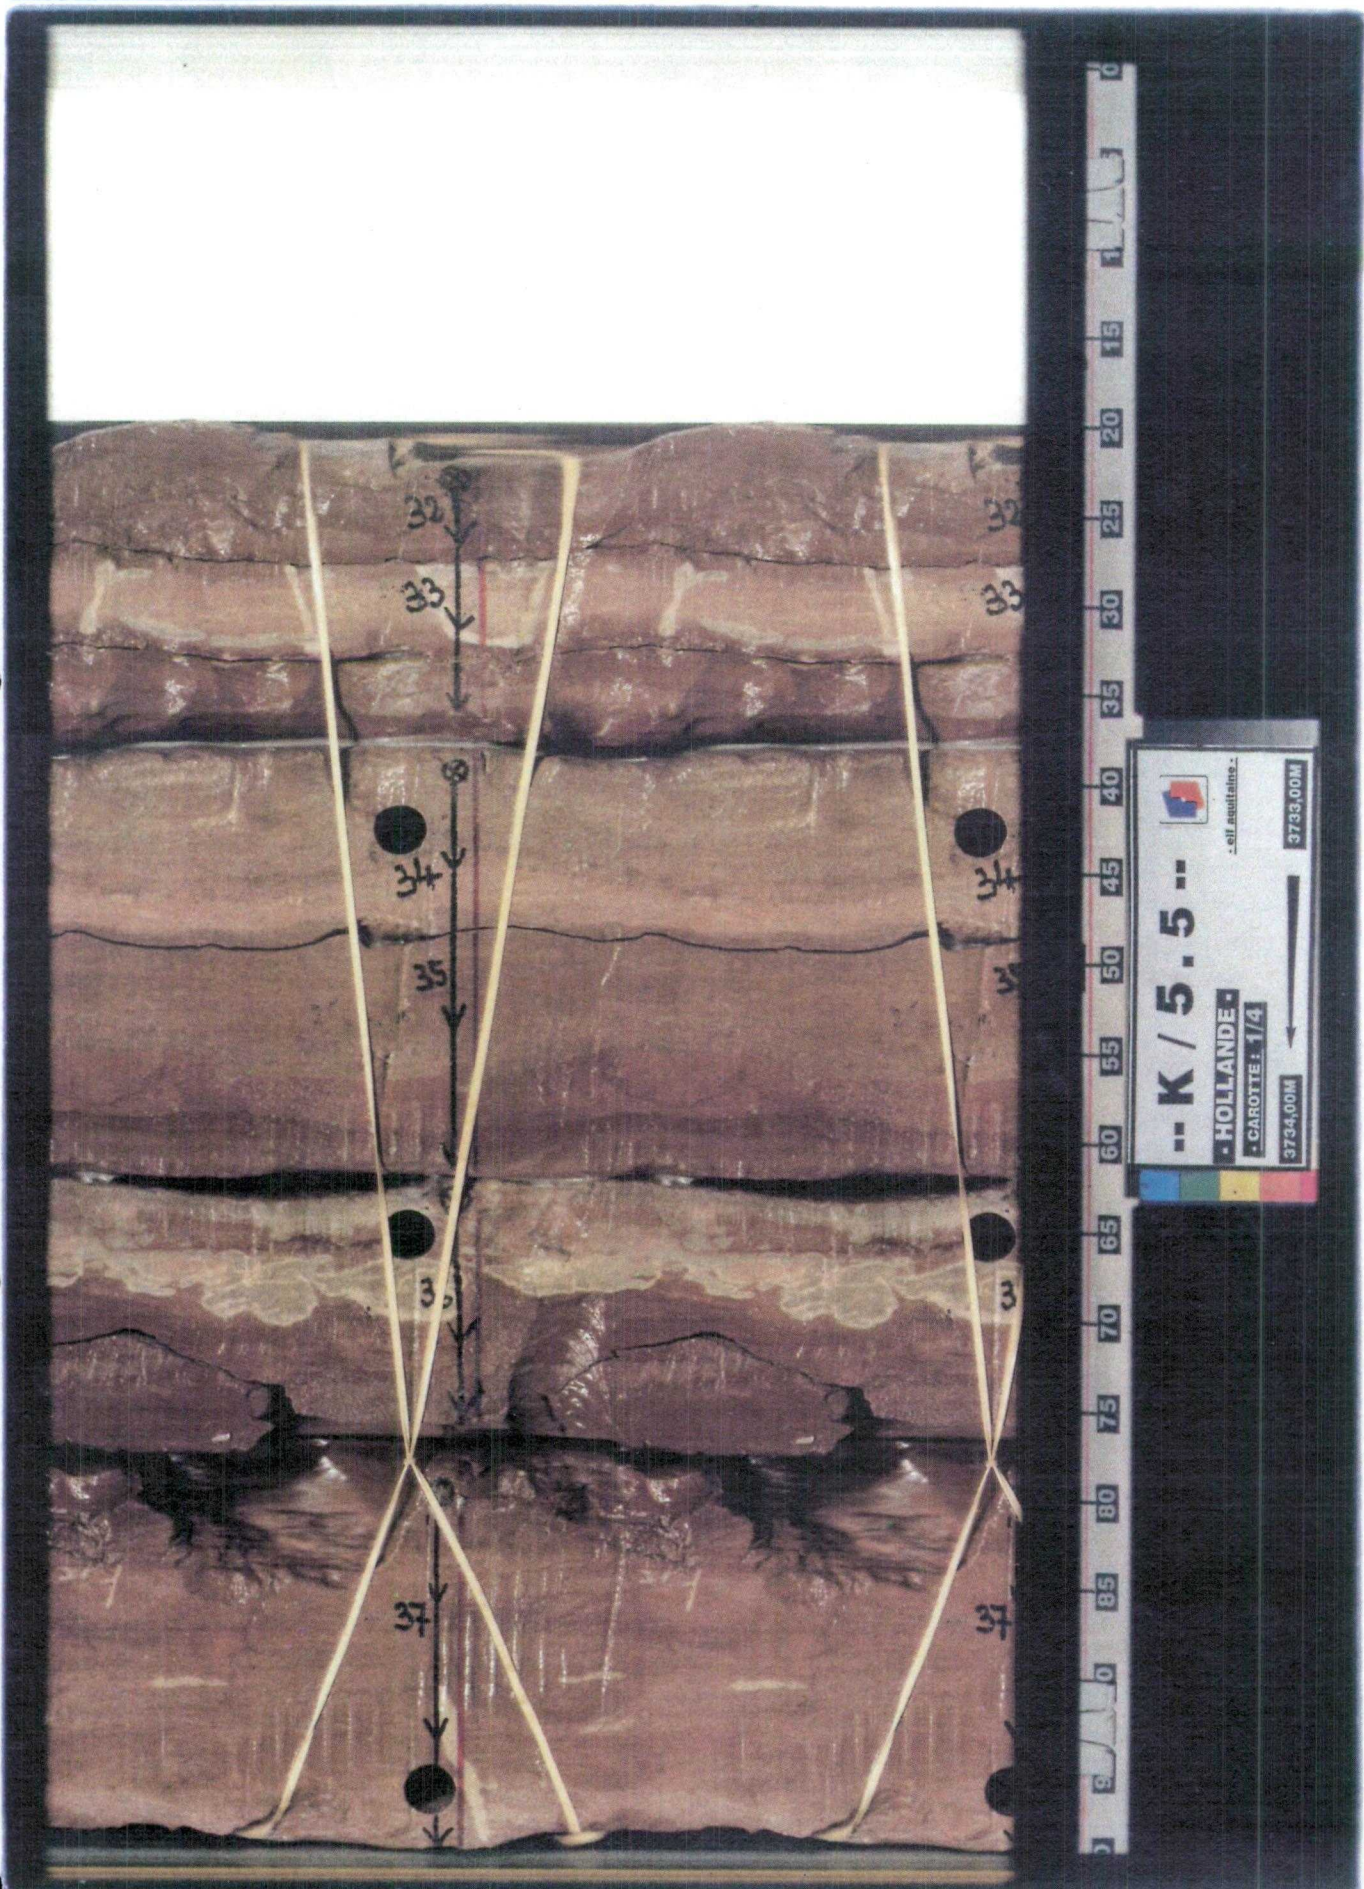

EP/S/EXP/TIS/ 92 - 005RP