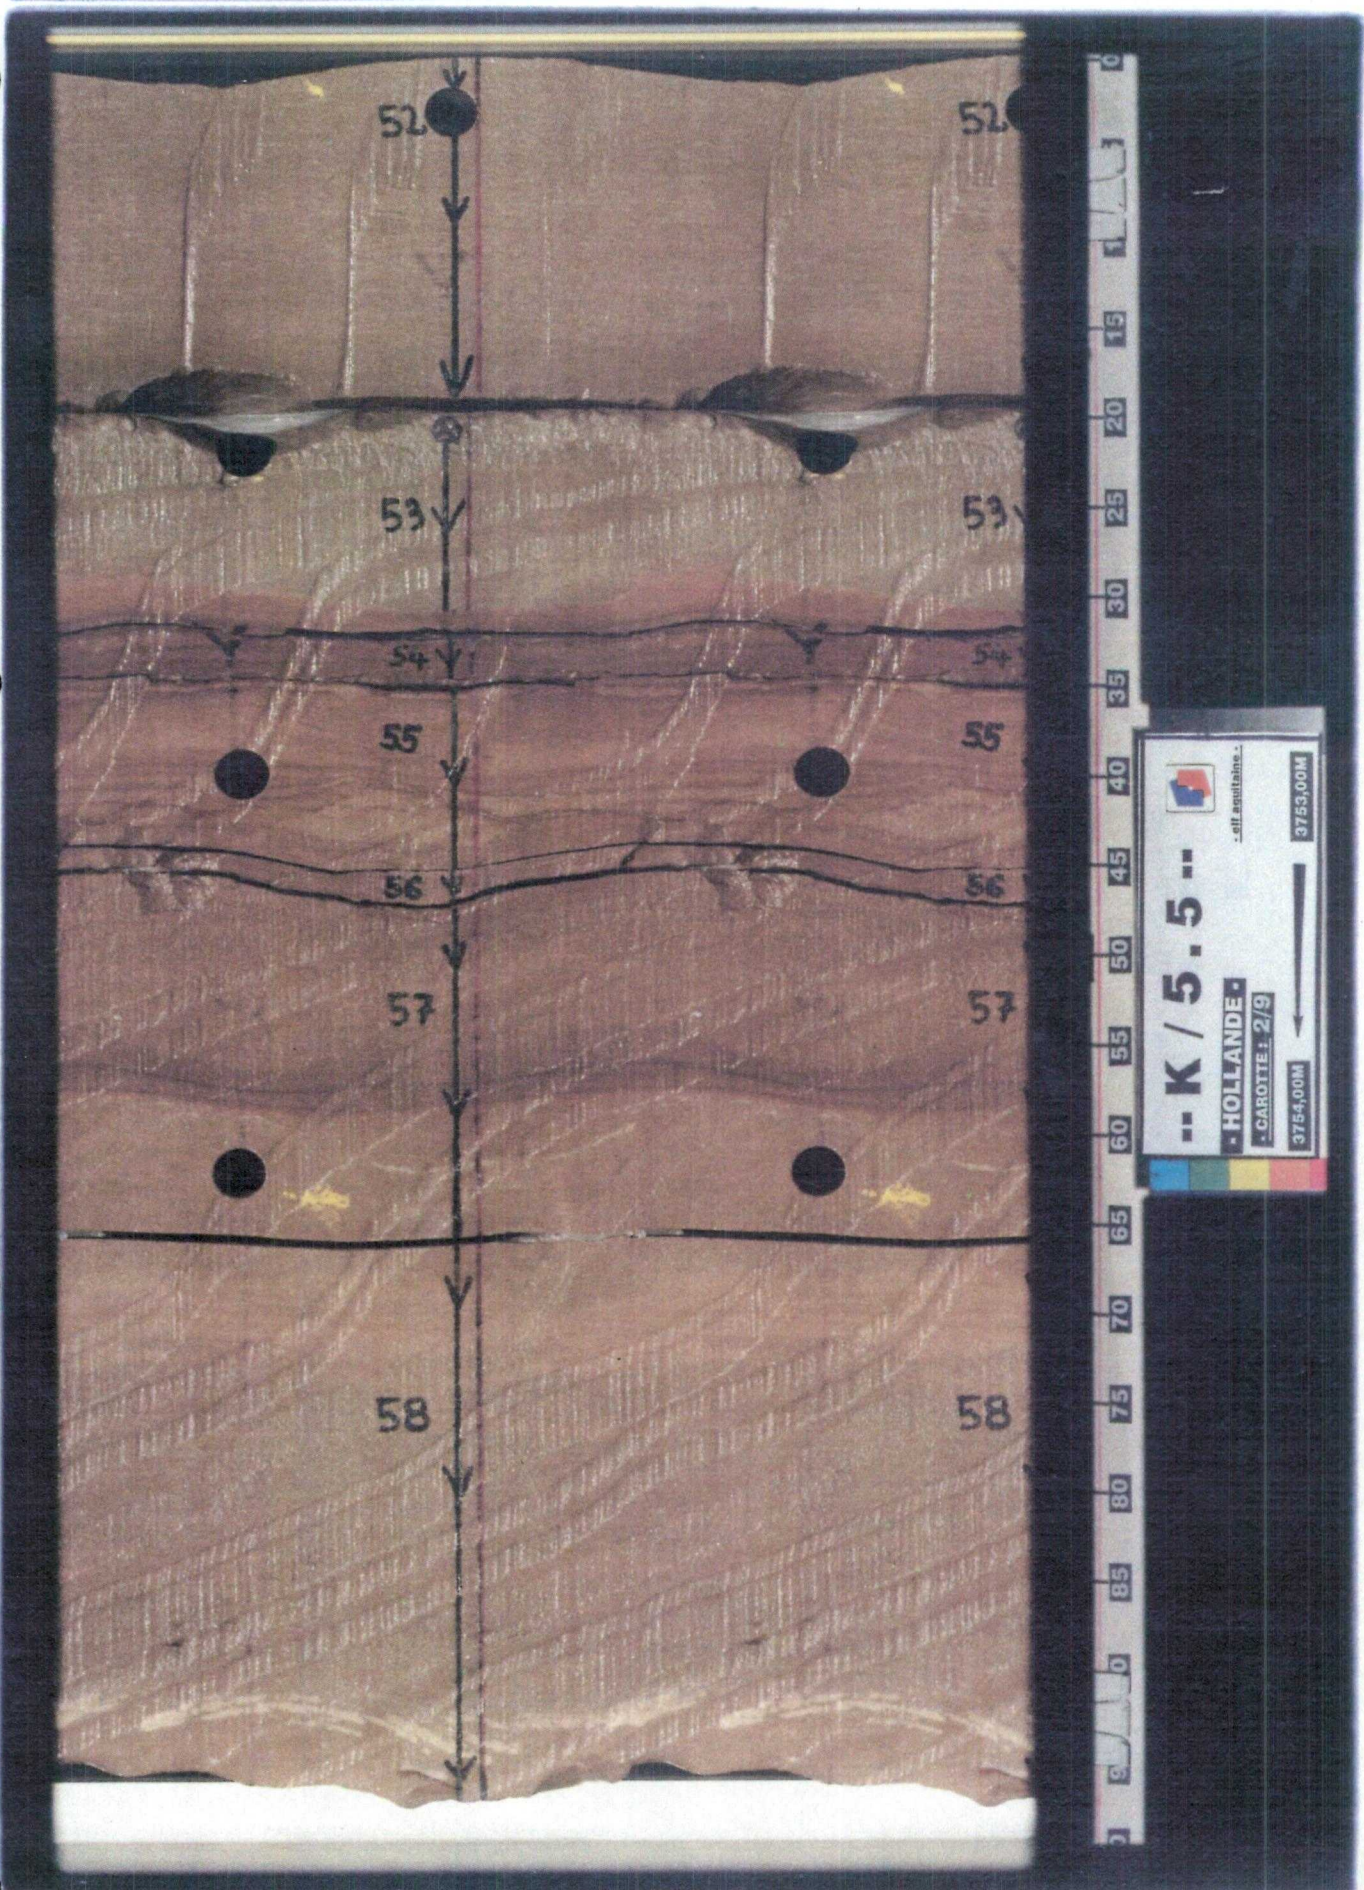

EP/S/EXP/TIS/ 92 - 005RP