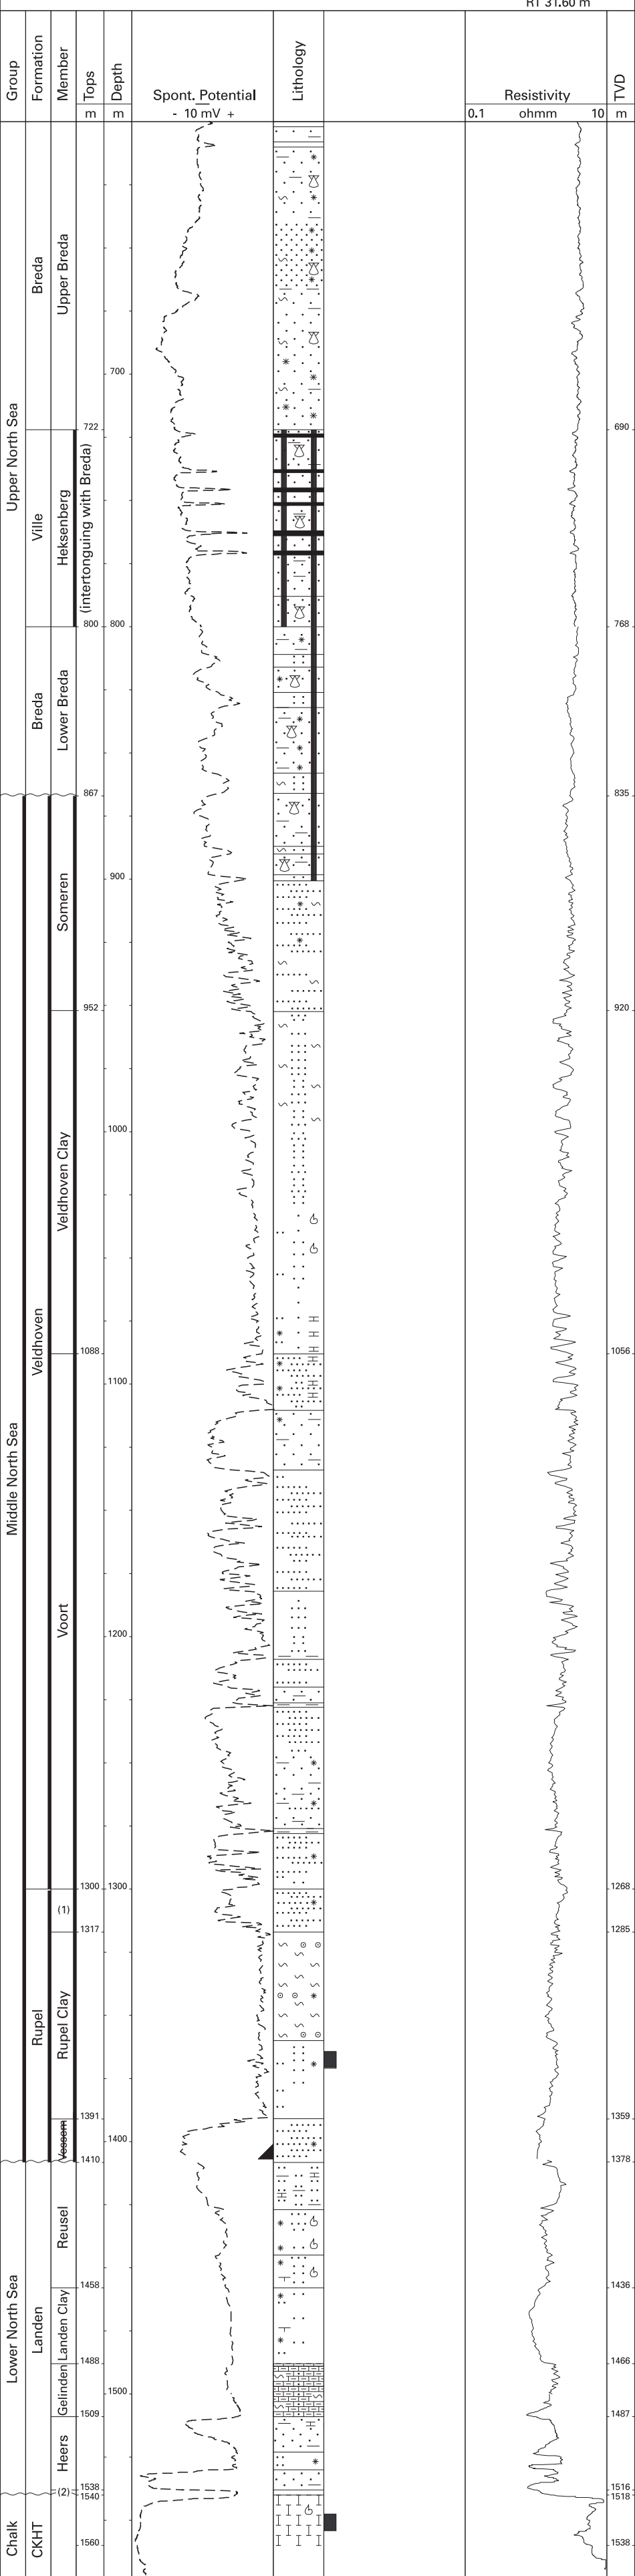

# Asten-1 (NAM)

51°23'47.70" N  
05°47'27.32" E  
RT 31.60 m

CKHT  
(1) Houthem Formation  
(2) Steensel Member  
Swalmen Member